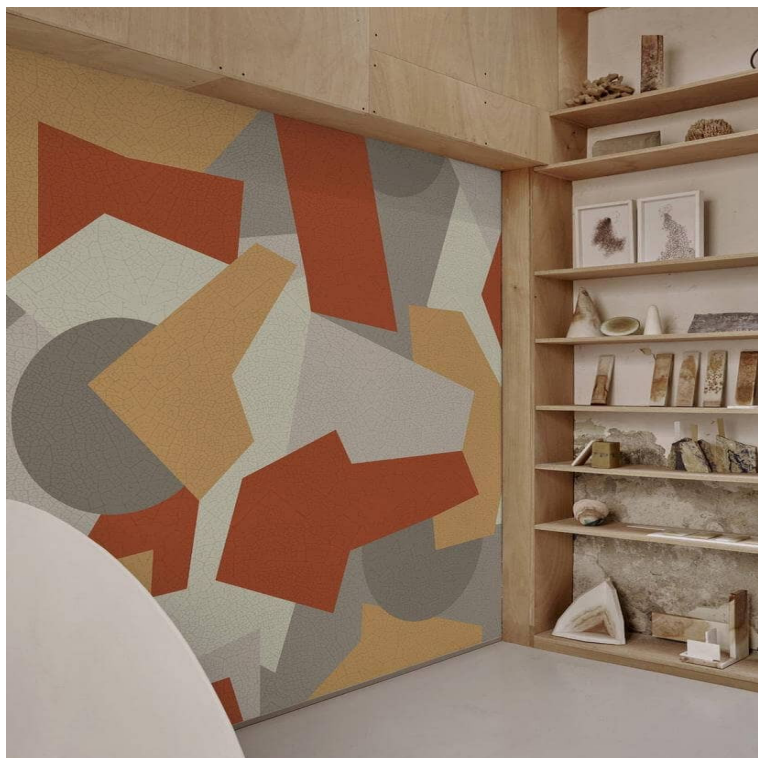

Mural Wall&Deco Abstraction geometry WDAB2201

Product price:

z19,999.00 tax included

Product codes:

Reference: WDAB2201

EAN13: -

UPC: -

Product features:

Manufacturer: Wall&Deco

Collection: Wall&Deco

Product attributes:

Product description:

DECO WDAB2201 Abstraction geometry abstraction