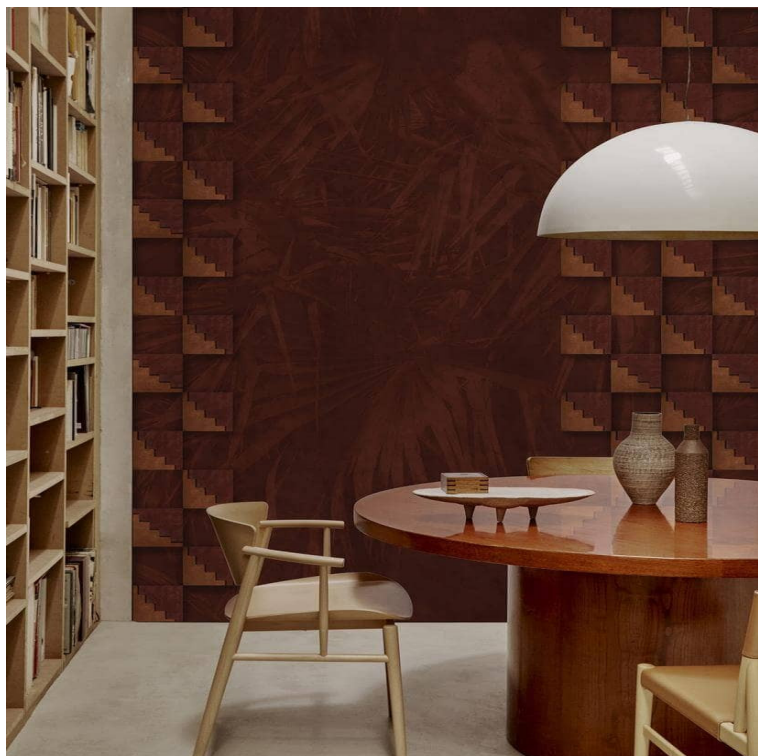

# Mural Wall&Deco WDLU2201 Lumberjack orange geometry

**Product price:**

~~z19,999.00~~ tax included

**Product codes:**

Reference: WDLU2201

EAN13: -

UPC: -

**Product features:**

Manufacturer: Wall&Deco

Collection: Wall&Deco

**Product attributes:**

**Product description:**

DECO WDLU2201 Lumberjack orange geometry