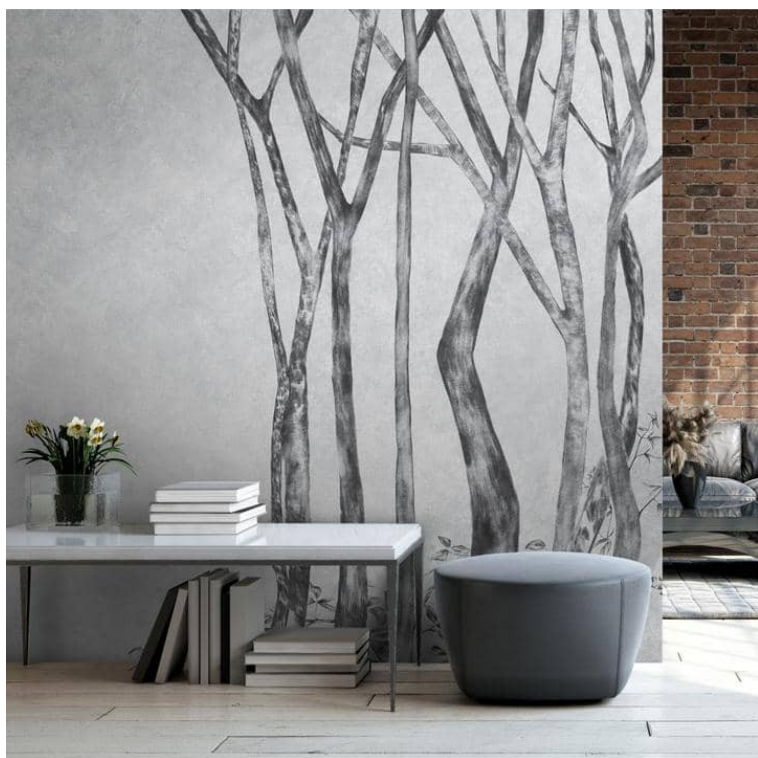

Betulla birch mural WallArt

Product price:

z19,999.00 tax included

Product codes:

Reference: -

EAN13: -

UPC: -

Product features:

Manufacturer: Wall Art

Collection: WALLART

Product attributes:

Product description:

Birch forest motif in a charcoal-sketched character. The delicate and majestic trees in black on a calm concrete background in shades of grey will decorate many interiors. The pattern will suit bedrooms, living rooms, kitchens, bathrooms or commercial spaces such as restaurants, shops, hotels or medical practices. The murals are created individually for each customer, which is why the price of an order is determined after determining the size and choosing the surface you are interested in. The customer himself defines the frame he is interested in. Please contact us for an offer or A5 sample.