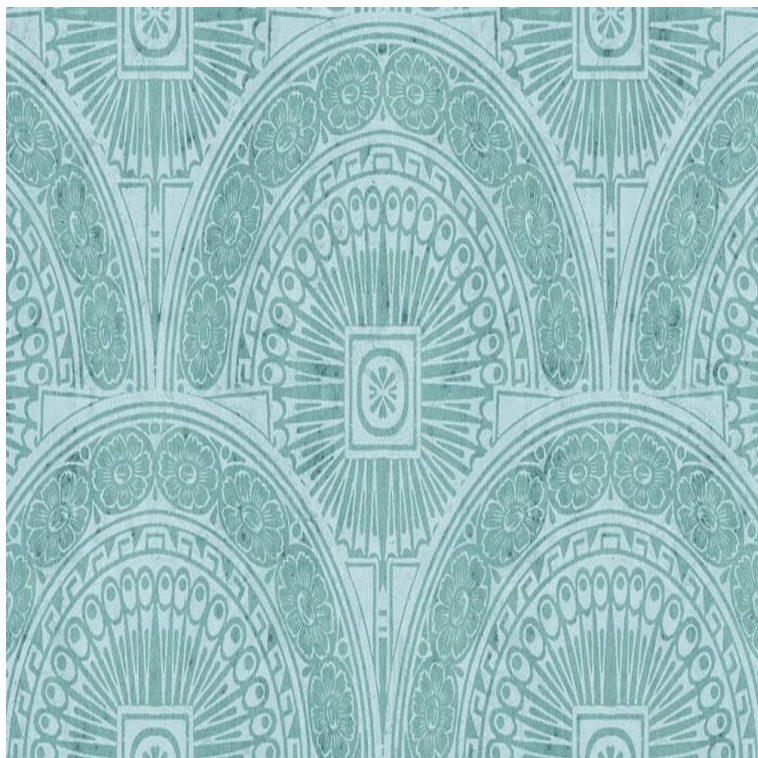

# Wallpaper Arte Metal x Signum A37600

**Product price:**

**zł493.00 tax included**

**Product codes:**

Reference: A37600

EAN13: -

UPC: -

**Product features:**

Brand: Metal x Signum

Manufacturer: Arte

**Product attributes:****Product description:**

Wall coverings made of real metal foil, with an oxidising effect and printed on matching shades, which are finished with a layer of satin lacquer or glass beads. This special line of wall decorations is based on the 'perfect imperfection' of the oxidising metal surface. Metal X, combines an industrial and luxurious look. Featuring timeless patterns and unique backgrounds, it is a constant play on the contrast between vibrant forms and an industrial-inspired background. Wallpaper sold by the running metre - roll width 90 cm. Wallpaper on a fleece backing. Resistant to mechanical damage and dirt.