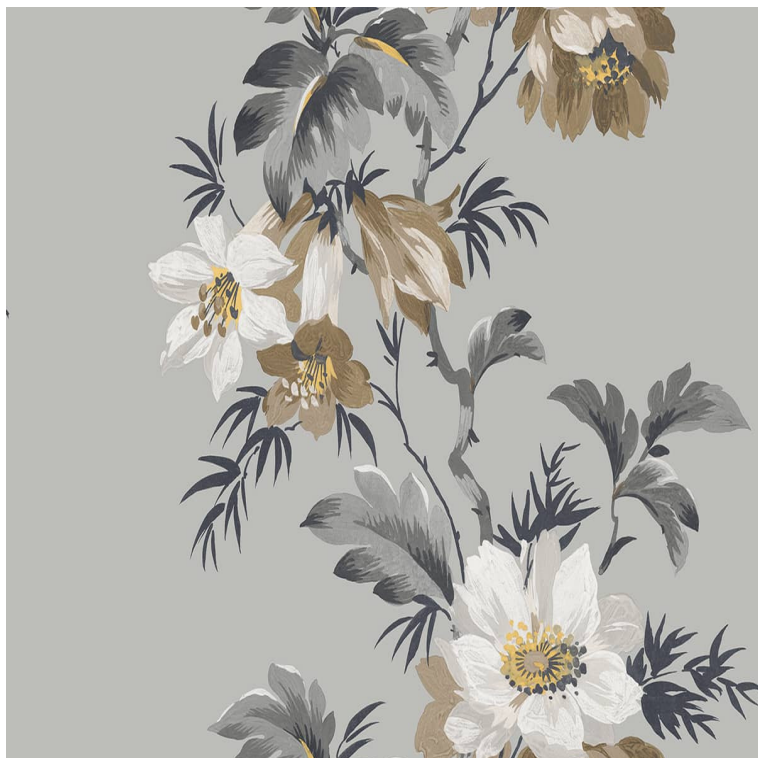

Flower leaf wallpaper Wallquest Maui Maui TP81608

**Product price:**

~~zł499.00~~ tax included

Product codes:

Reference: TP81608

EAN13: -

UPC: -

Product features:

Manufacturer: Wallquest

Collection: Maui Maui

Product attributes:**Product description:**

Maui Maui collection Wallquest, inspired by the abundance of nature, the second largest island in the Hawaiian archipelago. Maui is all about pineapple, citrus and sugar cane plantations, which is reflected in the design of the latest collection Wallquest. Maui Maui features modern and colourful accents on timeless patterns: banana leaves, pineapples, Moroccan patterns. It is also a new take on geometry, in a colourful palette of vibrant greens and sunny oranges. balanced with classic marine blues and warm neutral tones. Maui Maui offers exquisitely crafted wallpaper using gravure and rotary screen printing, creating clean and vibrant patterns. Acrylic wallpaper on a cellulose backing, resistant to mechanical damage. When installing, lubricate the wallpaper and the wall with adhesive.