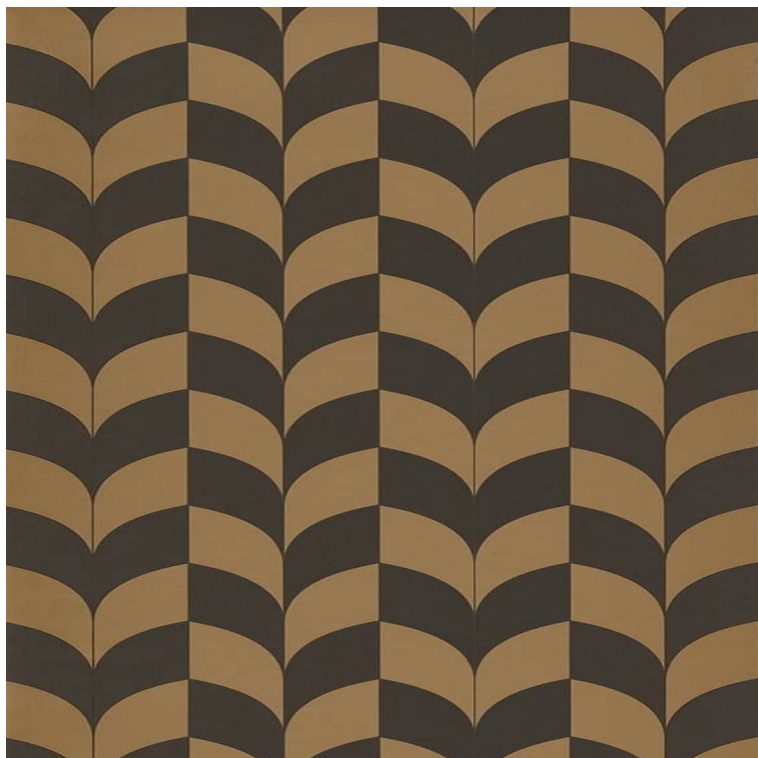

WALLPAPER MODERN GEOMETRY CASADECO BELLE EPOQUE BEEP82252208

Product price:

~~zł410.00~~ tax included

Product codes:

Reference: BEEP82252208

EAN13: -

UPC: -

Product features:

Brand: BELLE EPOQUE

Manufacturer: Casadeco

Product attributes:

Product description:

The unusual wallpaper from the CASADECO BELLE EPOQUE BEEP82252208 collection features a geometric Art Deco style pattern in gold and black. The original, expressive geometry is what makes this wallpaper unique. The whole is a combination of gloss and matt in elegant dark colours. This wallpaper would be perfect for a cool modern interior, giving it a sophisticated originality. Vinyl wallpaper on a fleece backing. Washable.