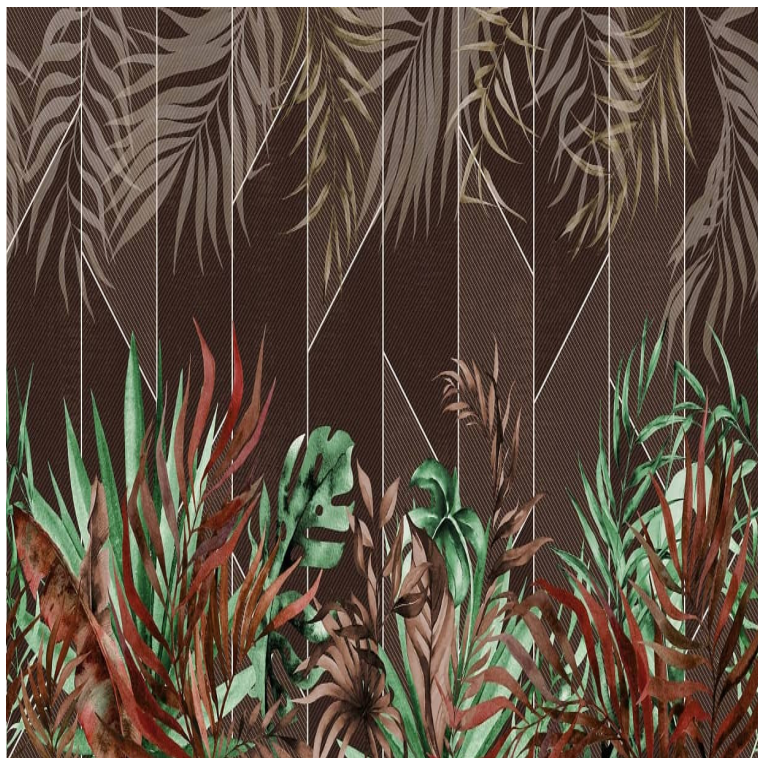

Mural Inkiostro Bianco leaves geometry Phulida INKICHN2002

Product price:

z19,999.00 tax included

Product codes:

Reference: INKICHN2002

EAN13: -

UPC: -

Product features:

Manufacturer: Inkiostro Bianco

Collection: Inkiostro Bianco

Product attributes:

Product description:

An interesting and timeless pattern of a dark background, delicate geometric lines defining symmetries and beautiful large leaves are all elements of the Phulida mural. The motif will beautifully fill the wall making it interesting and adding character to the whole space. The interior will remain unique and unforgettable. The products of the Italian brand Inkiostro bianco are created individually for each customer, so the price of the order is determined after determining the size and choosing the substrate you are interested in. Please contact us for an offer or A5 sample.