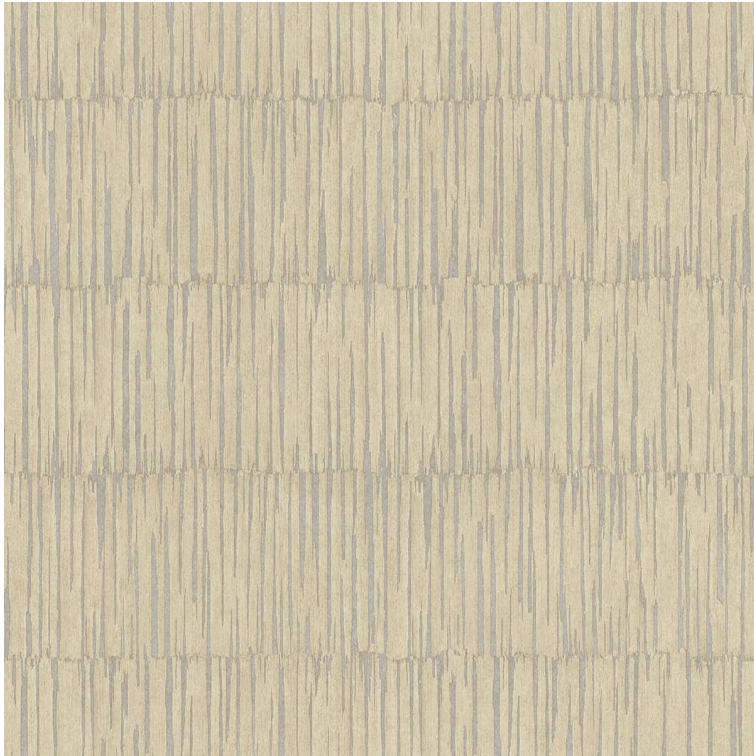

# Wallpaper Wallquest Imprint stripes shading BW61008

**Product price:**

~~zł489.00~~ tax included

**Product codes:**

Reference: BW61008

EAN13: -

UPC: -

**Product features:**

Brand: Imprint

Manufacturer: Wallquest

**Product attributes:****Product description:**

This beautiful wallpaper from the Imprint collection features shaded vertical beige and grey lines, arranged in alternating patterns. The pattern is light and warm, perfect for a modern living room or bedroom. Imprint cladding is a collection of geometric, shimmering metallic patterns inspired by contemporary architecture. The calm, natural colours and simple motifs reflect what is currently on trend in modern design. A strong point of the collection is the distinct texture, which gives many of the patterns a 3D effect. Greys, blacks and browns, hecasigons, stripes, shading - plenty of ways to give interiors a non-facial feel. Acrylic wallpaper, washable.