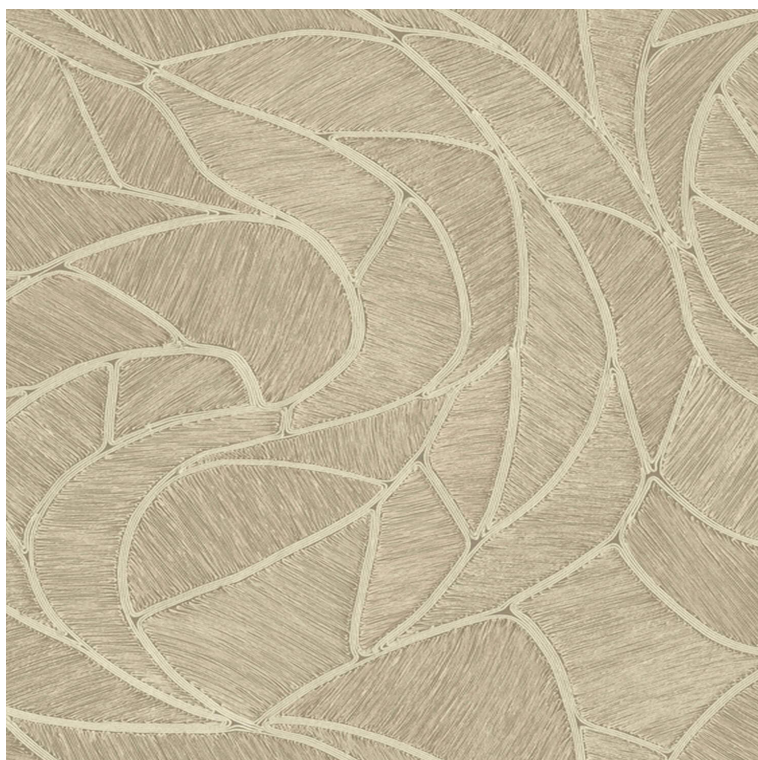

3D jute cord leaves vinyl wallpaper Arte Manila 64510

**Product price:**

~~zł~~787.00 tax included

Product codes:

Reference: 64510

EAN13: -

UPC: -

Product features:

Brand: Manila

Manufacturer: Arte

Product attributes:**Product description:**

Natural wallpaper by Arte with a pattern of dense leaves. An intricately crafted design using jute cord, hand laid to create a beautiful minimalist design. The pattern can be felt under the fingers, the threads create a botanical pattern with a dense arrangement. The design will work perfectly in tropical, botanical style arrangements and will also be a great accent in modern and stylish interiors. The floral motif will work well in the living room, dining room, bedroom and even in the boat. Synonym luxury and sophisticated good style. The product is resistant to washing, the thick vinyl layer is resistant to mechanical damage. Wide rolls of 70 cm.