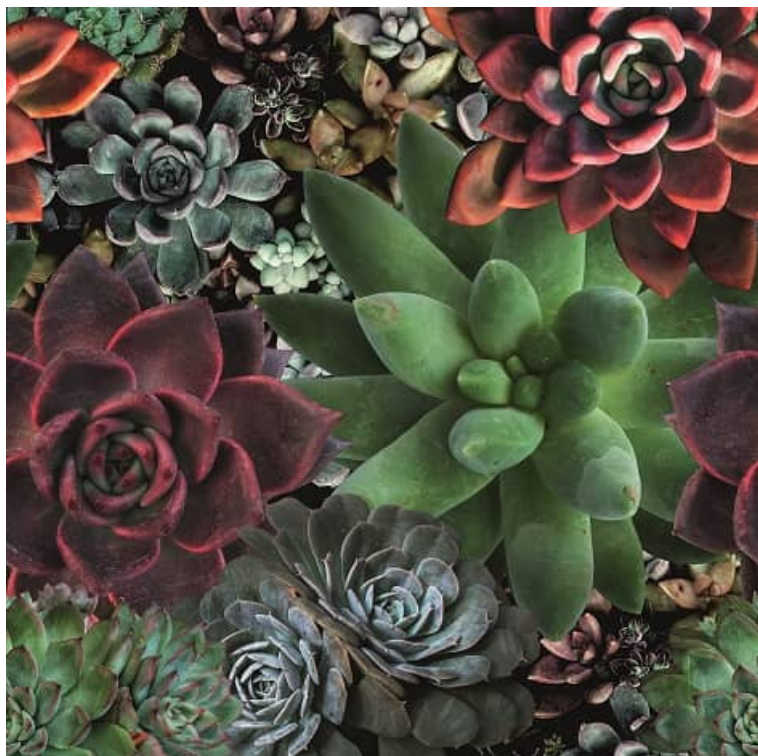

Mural Marburg Bella Smart Art succulent flowers 46801

Product price:

zł1,390.00 tax included

Product codes:

Reference: 46801

EAN13: -

UPC: -

Product features:

Manufacturer: Marburg

Collection: SMART ART

Product attributes:

Product description:

The original mural from the Smart Art collection features a modern floral motif. The green and red plants look beautiful on the black background and the tactile texture adds beauty to the cladding. The mural will help to create a unique atmosphere in any interior. Each mural in the collection is a different story, told with several panels forming a single image-like whole. There are plant motifs in vivid colours, animals as if taken straight from the jungle, there is a lot of geometry and timeless stripes. The murals have a tactile structure, are resistant to damage and work beautifully with light. In this collection everyone will find something to make their interior unique and unusual. Vinyl product, washable, resistant to damage. Dimensions: Height: 340 cm Width: 318 cm It is possible to order the mural in a smaller format: 46701 mural dimensions (5 panels of 53 cm.szer.)Height: 270 cmWidth: 265 cm Before ordering the product we encourage you to order a sample, the actual colours of the products may differ slightly from those shown on the screen.